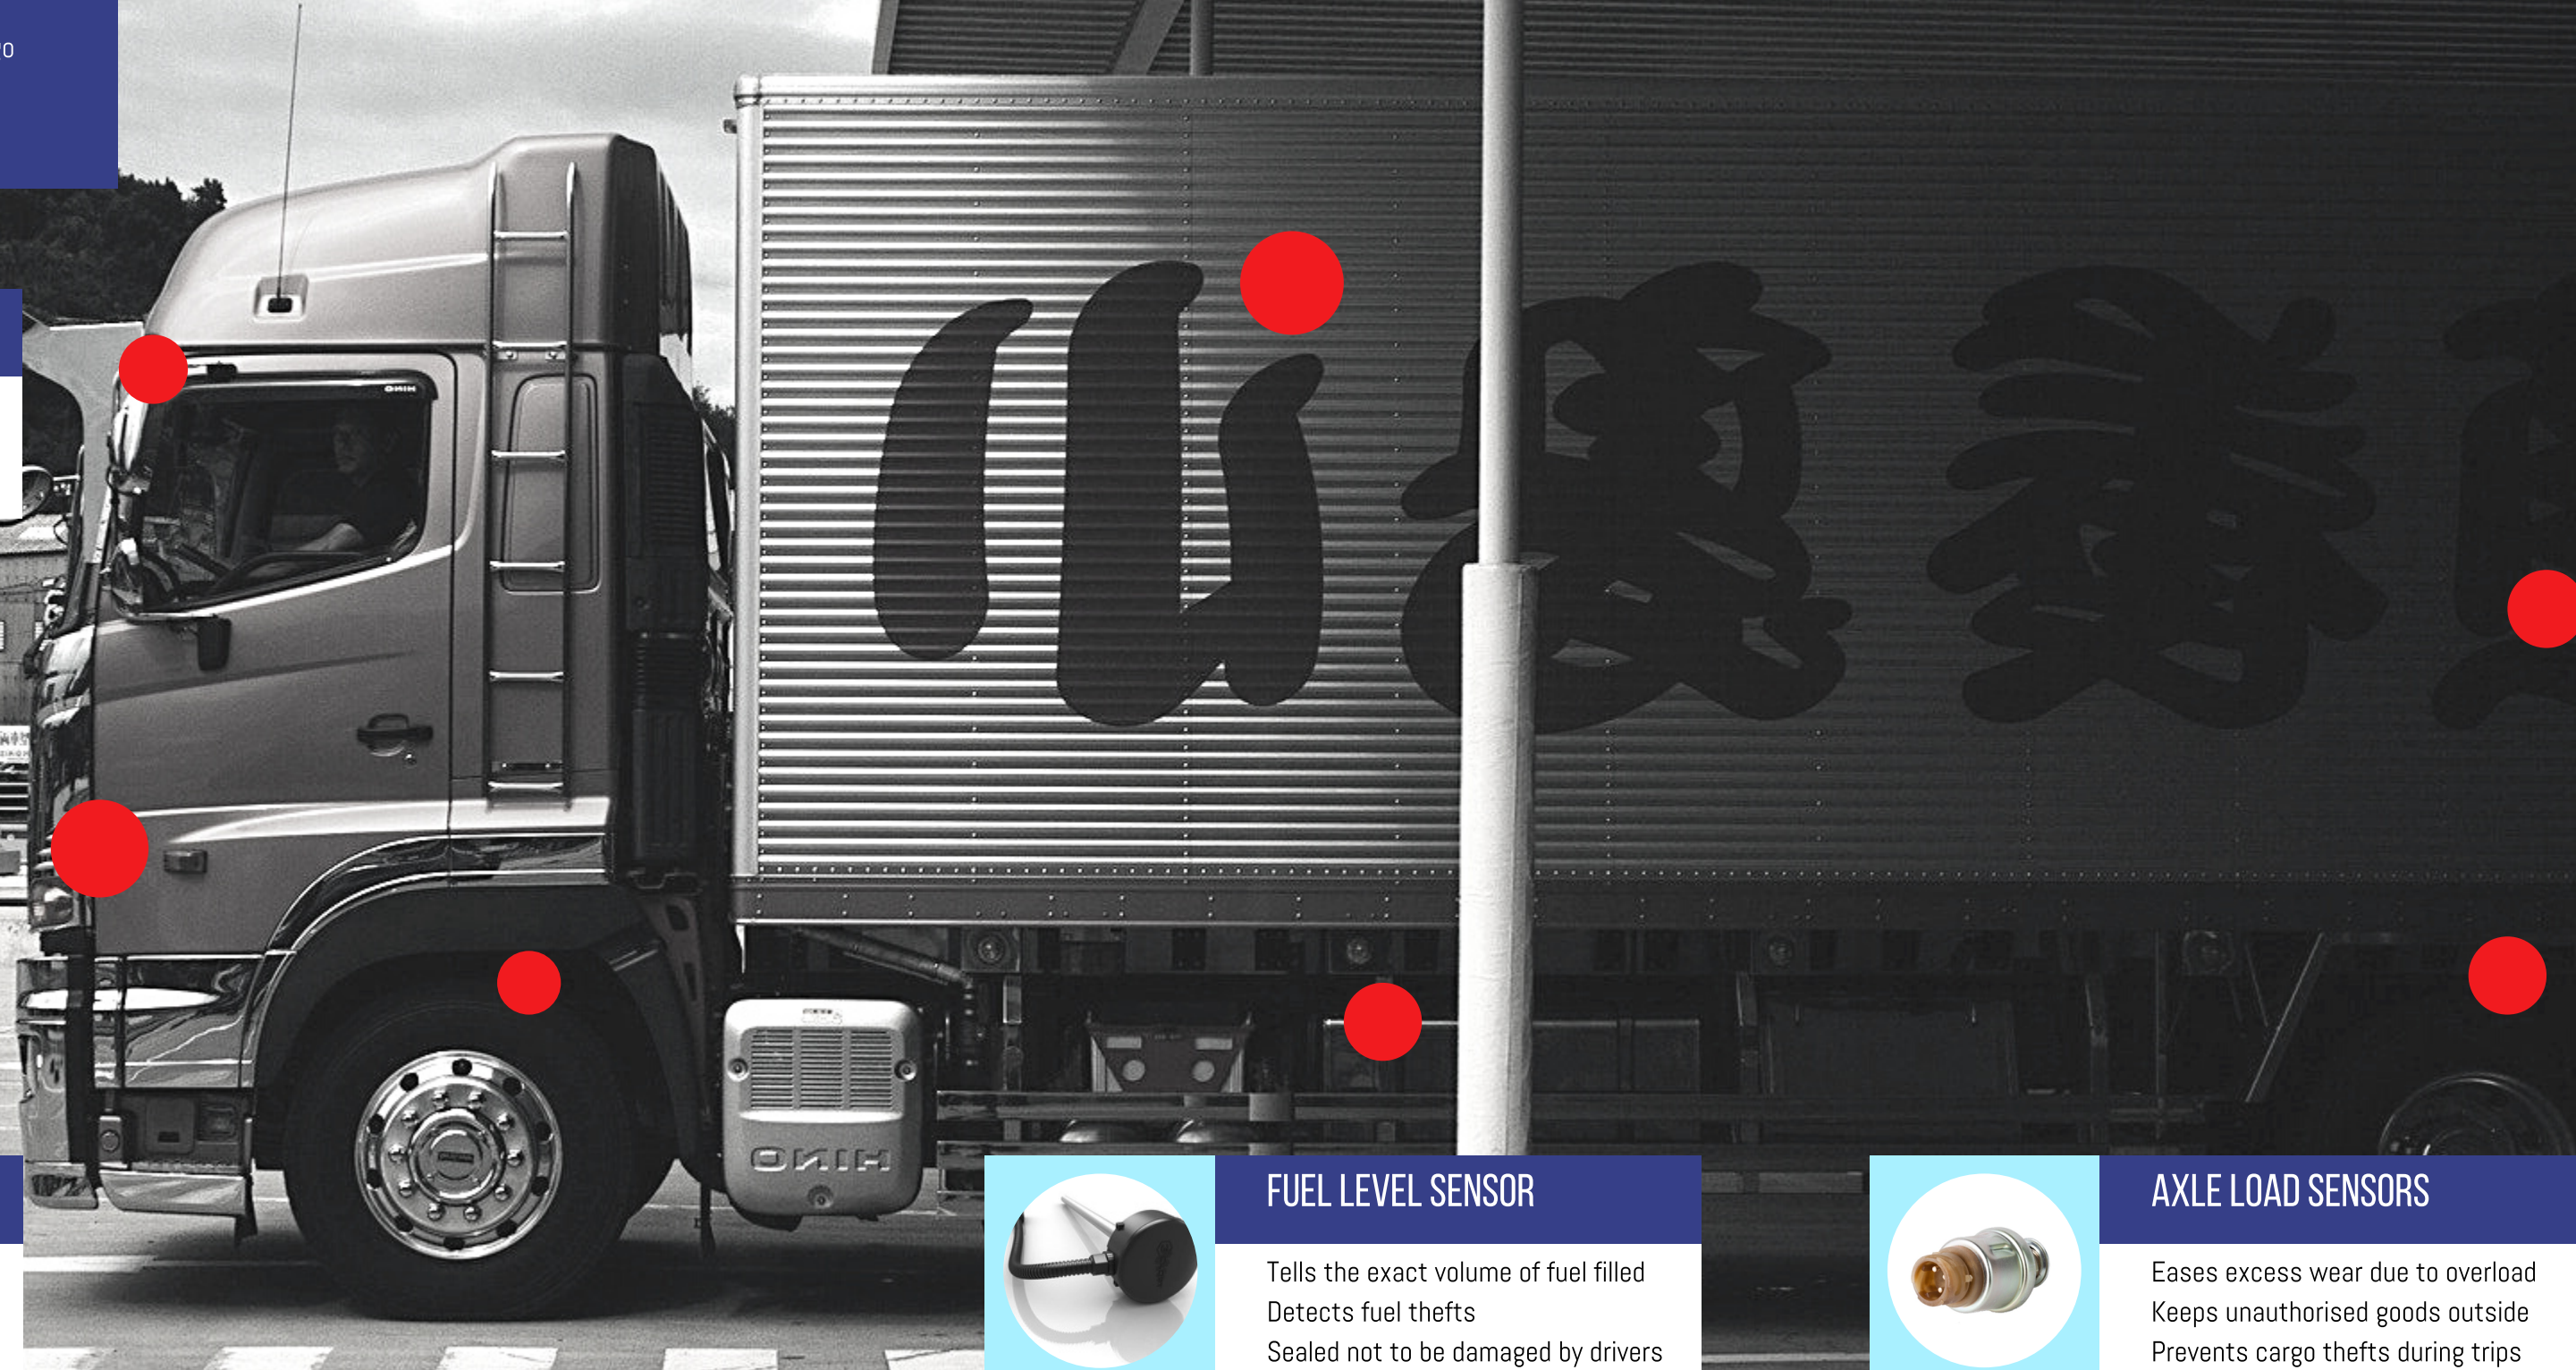

WIRELESS SENSORS

Track transportation conditions
Report changes in real time
Ensure that cargo arrives unspoiled

DOOR OPENING SENSOR

Triggers unauthorised access alerts
Seals your cargo through GPS
Leaves thieves with nothing

GPS TRACKER

The core of telematics solution
Hidden not to be damaged by drivers
Knows all your vehicle movements

TYRE PRESSURE SENSOR

Proper pressure saves fuel
You feel safer on the roads
Even wear of tyres guaranteed

FUEL LEVEL SENSOR

Tells the exact volume of fuel filled
Detects fuel thefts
Sealed not to be damaged by drivers

AXLE LOAD SENSORS

Eases excess wear due to overload
Keeps unauthorised goods outside
Prevents cargo thefts during trips

The flagship FMS solution brings hardware to your vehicles and a monitoring system to your office. You start with location detection, routing, geofences and add extra features, apps, and sensors by your choice.