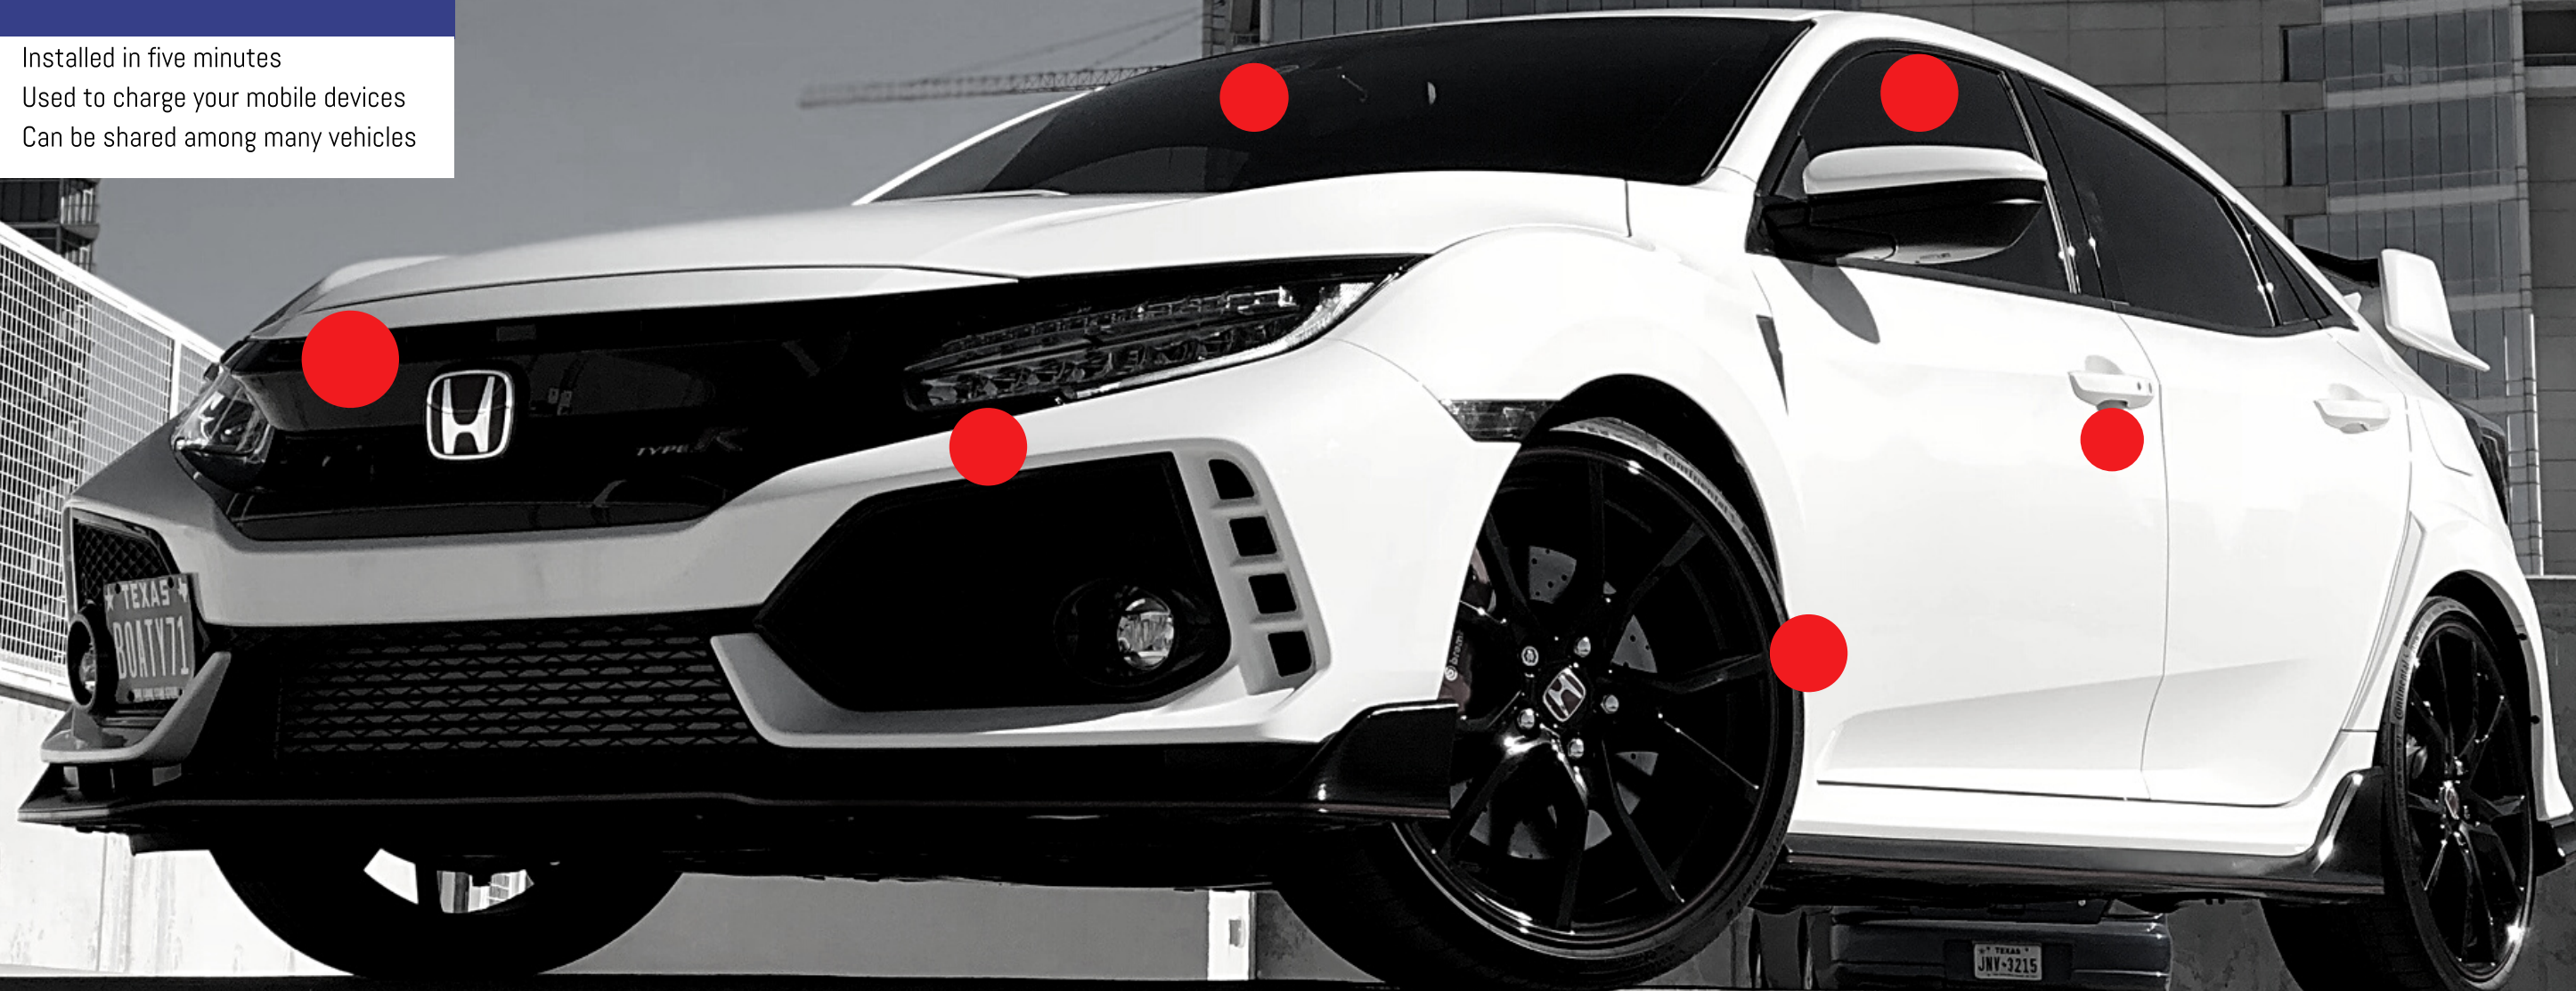

Installed in five minutes
Used to charge your mobile devices
Can be shared among many vehicles

DUAL DASH CAMERA

Watch driving style of guest drivers
Check passengers and road
Replay movements for the past day

ENGINE IMMOBILISER

Stolen vehicles won't go anywhere
One-click remote engine stop
Auto-stop when leaving certain area

DOOR OPENING SENSOR

Unauthorised access alerts
Always sure you've locked the door
Engine immobilised when it happens

TYRE PRESSURE SENSOR

Proper pressure saves fuel
You feel safer on the roads
Even wear of tyres guaranteed

The flagship FMS solution brings hardware to your vehicles and a monitoring system to your office. You start with location detection, routing, geofences and add extra features, apps, and sensors by your choice.

TRUCKS AND VANS

We connect transport vehicles and cargo. You prevent cargo from being stolen and damaged, ensure timely delivery, and raise client satisfaction.

MOBILE CCTV CAMERA

Watch driving style from the office
Analyse accidents. Unbiasedly
Match video with monitoring data